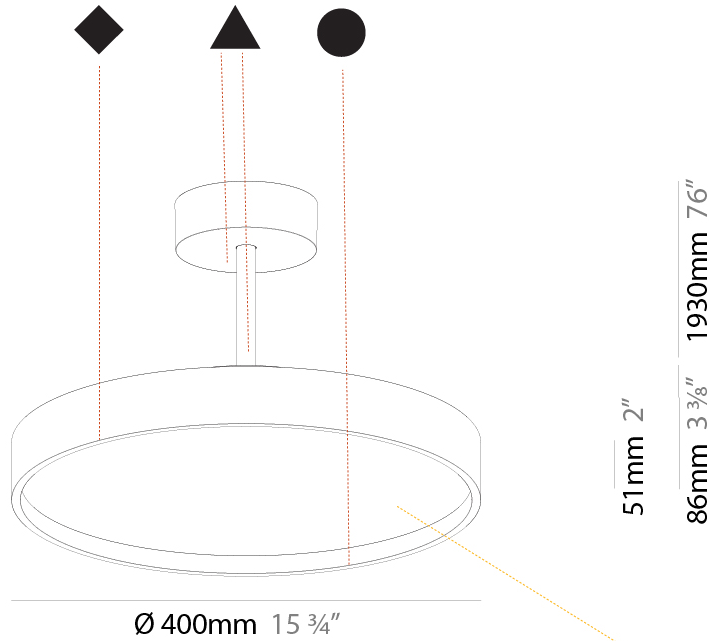

GENERAL

Series: Sign Diva Tube
Subseries: Sign Diva Tube Korona
Brand: Prolicht
Division: Architectural
Mounting Type: Suspension
Mounting Location: Ceiling
Subcategory: Pendant

PHYSICAL

Shape: Round
Diameter (mm): 400
Diameter (in): 15 3/4
Height (mm): 86
Height (in): 3 3/8
Max. Overall Height (mm): 2016
Max. Overall Height (in): 79 3/8
Light Distribution: Direct / Indirect
Weight (kg): 3.251
Weight (lbs): 7.167

Diffuser: PMMA - Opal / Micro-Prism / Sparkling Secret / Vintage Industrial

Fixture Finish: SSR / BKV / CWI / CRY / HAB / UFT / ITA / RUA / FTG / MYG / LOD / PUS / FRO / FUP / KIA / POP / BLS / SPG / MEY / GOH / GUM / CHC / COM / ABZ / JAG / OBR / MOS / ROR

Fixture Material: Extruded Aluminum / Steel

ELECTRICAL

Lamp Type: LED (Zhaga Standard)
Input Wattage (W): 30
Total Output Wattage (W): 16 / 11.8
Dimming: Tri-Mode (Non-Dimming and Phase Dimming (120Vac only) and 0-10V Dimming)
Driver Included: Yes
Driver Location: Integrated
Driver Type: Constant Current - Universal
Driver Class: Class 2
Input Voltage (V): 120 - 277
Constant Current (MA): 500 / 350

LED

Color Temperature (*K): 2700 / 3000 / 3500 / 4000
Max. Delivered Lumen (lm): 3409 / 3019 / 3055 / 3117
Nominal Lumen (lm): 4182 / 4142 / 4189 / 4275
CRI: >90 CRI
Lamp Life (hrs): 50000

OPTICAL

RATINGS AND CERTIFICATIONS

Certified By: Certified for North American Standards
IP rating: IP20